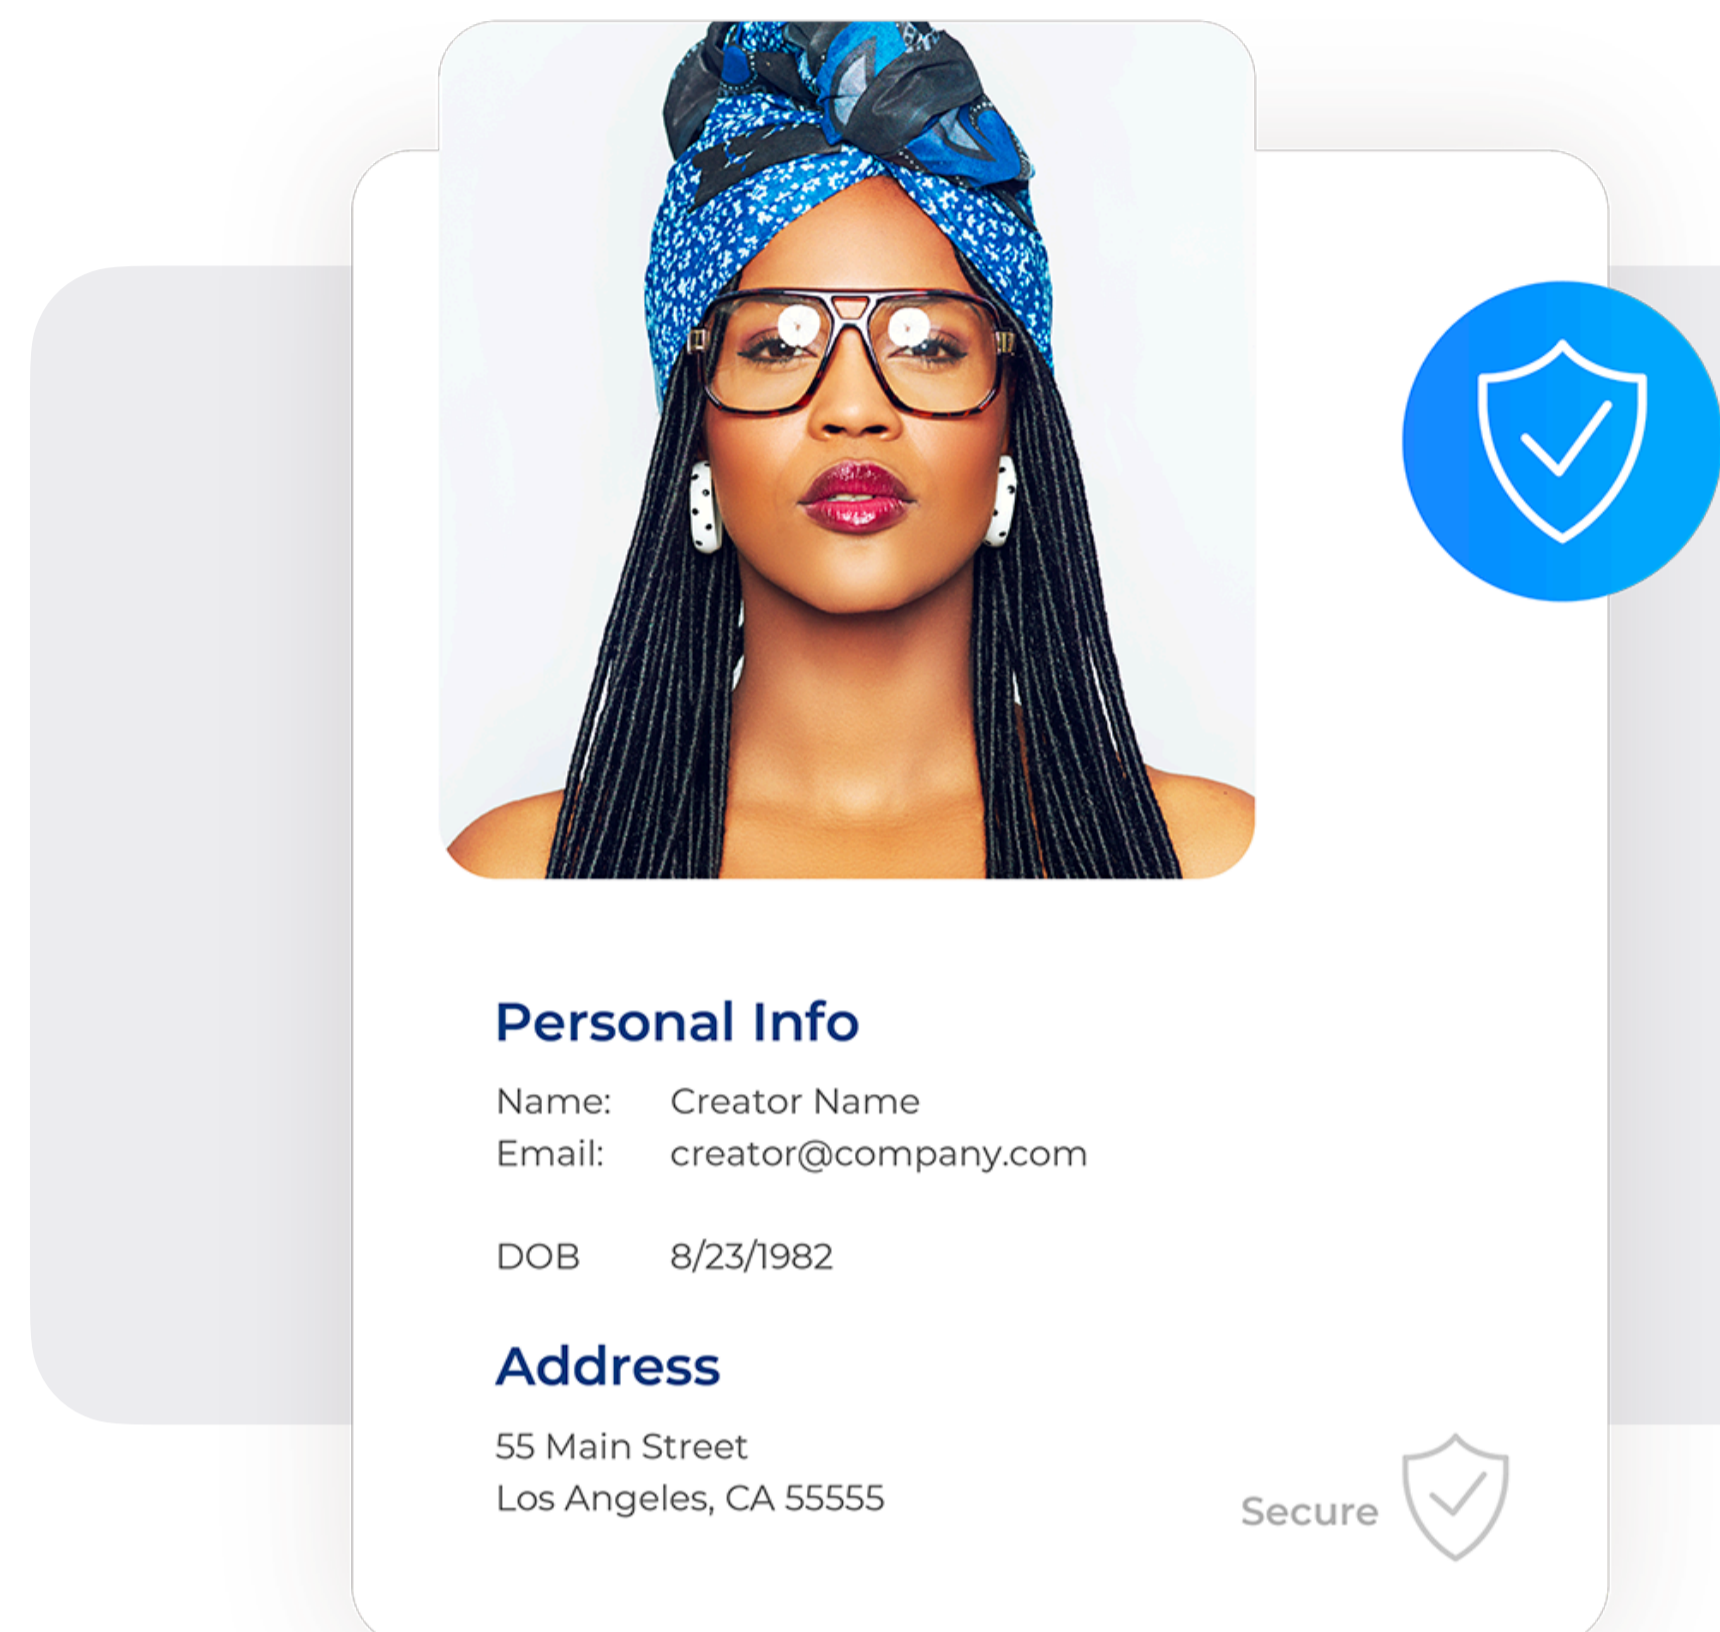

Centralize all partnership and campaign info in one branded, secure environment.

- Provides a seamless experience for creators who join your network
- Reduces risks associated with manual intake and storage
- All creators need to do is login

Build a Stronger Network

Provide a consumer-grade sign-up experience that collects complete creator information from the start.

- Streamline onboarding processes by allowing creators to self declare demographic details
- Creators can easily authenticate and connect their social accounts upon sign-up