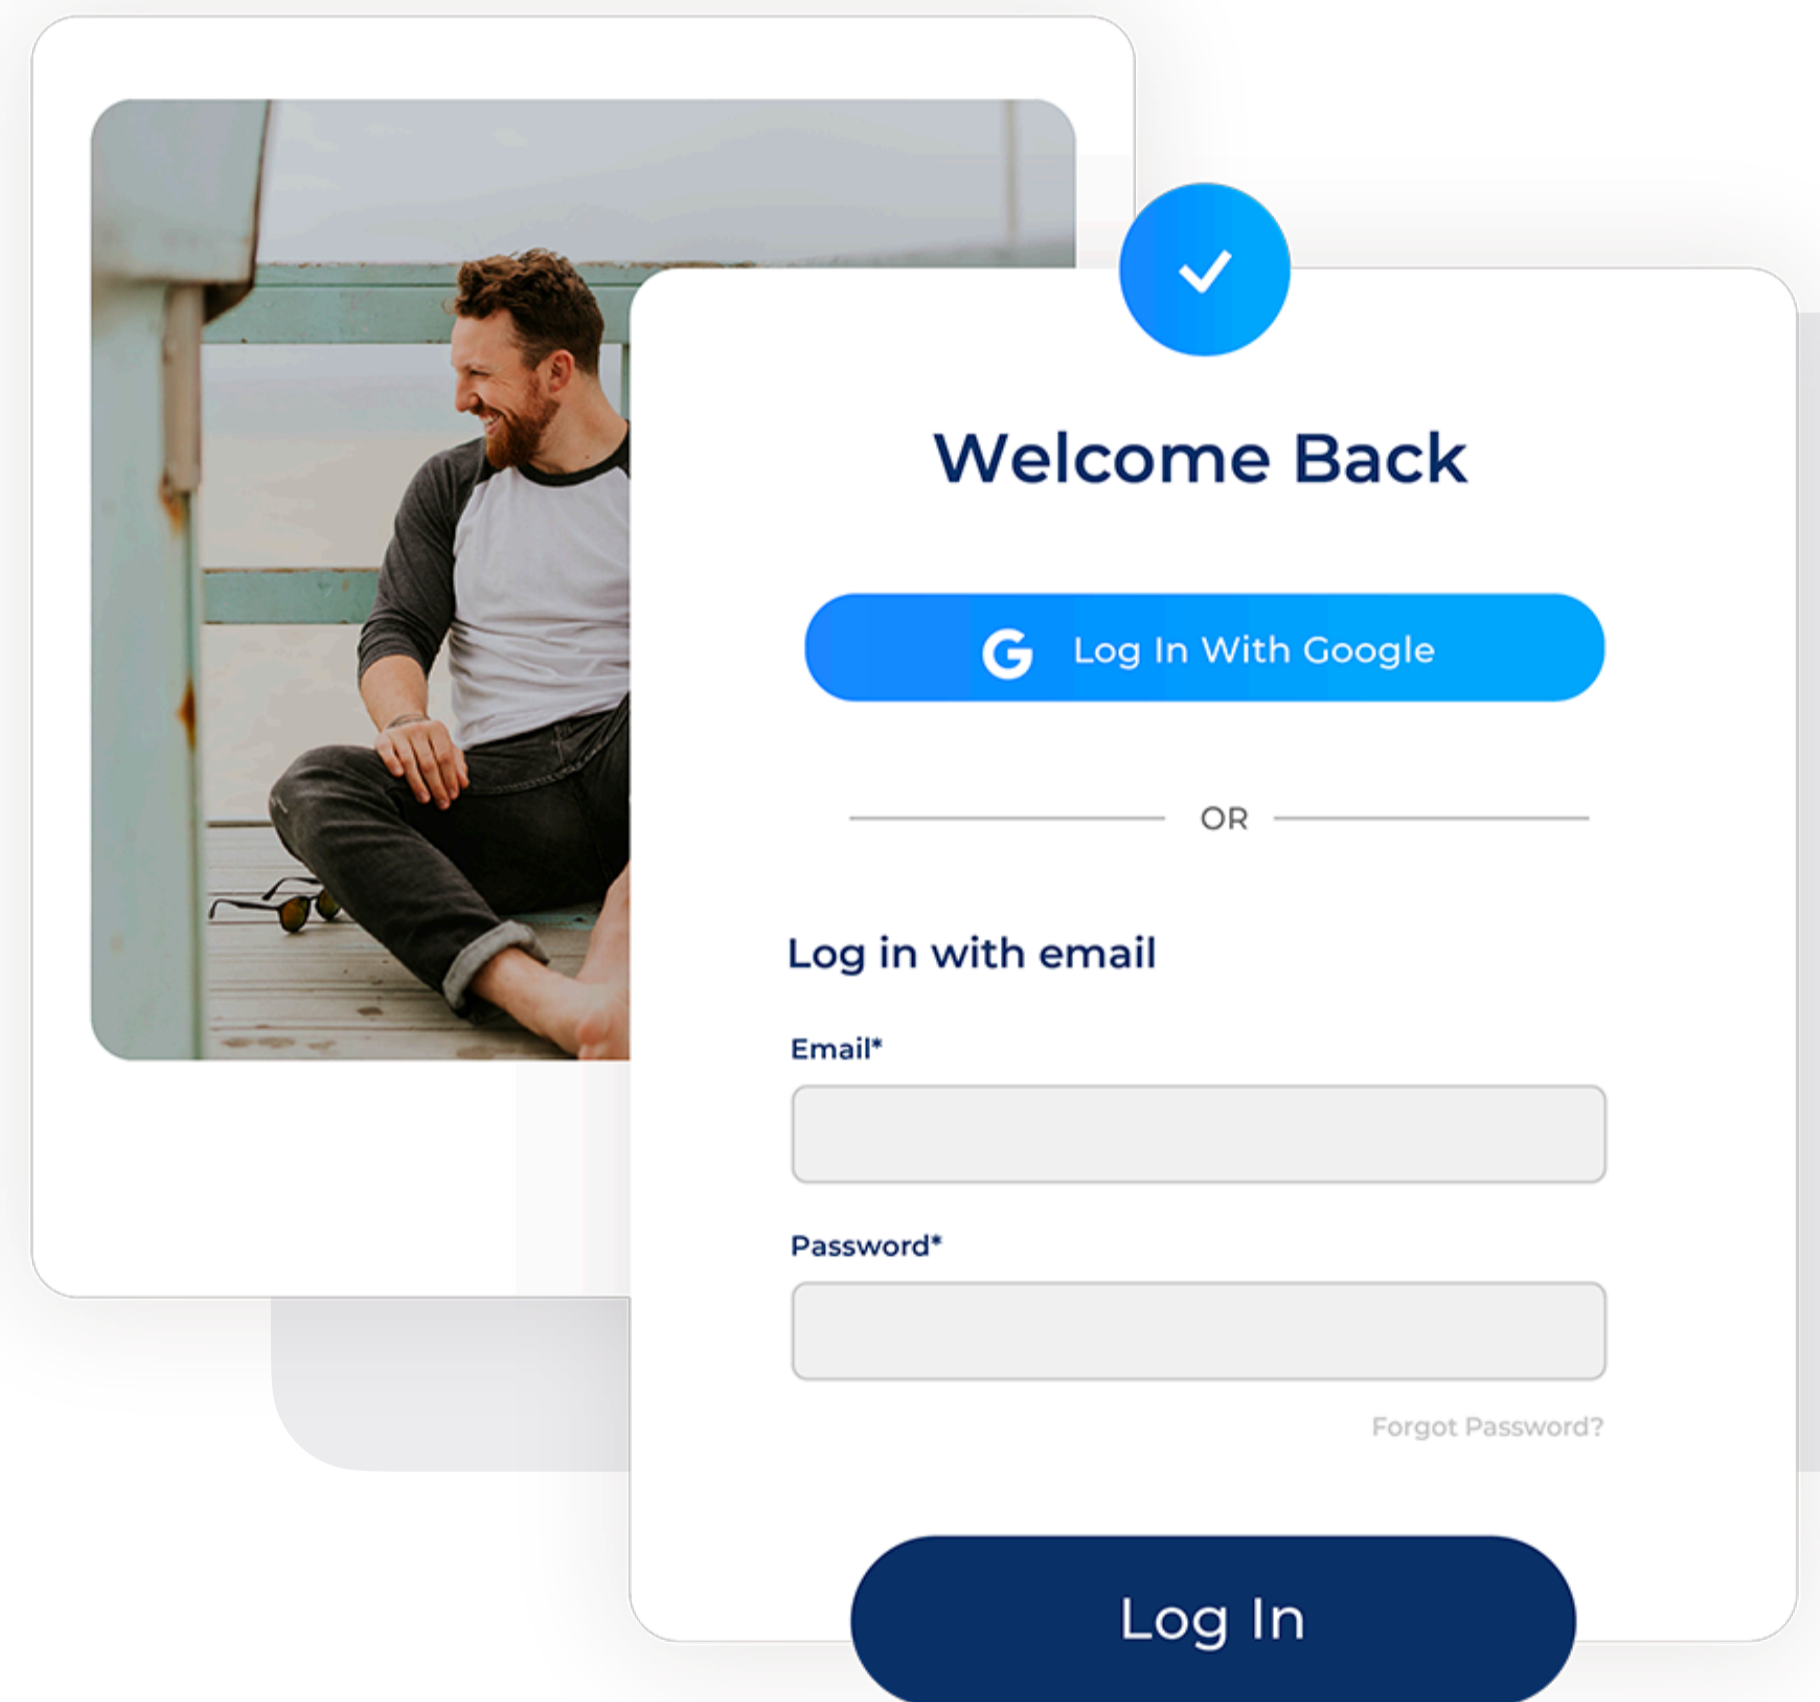

A better way to build your creator network

Request a demo today to connect with one of our experts.