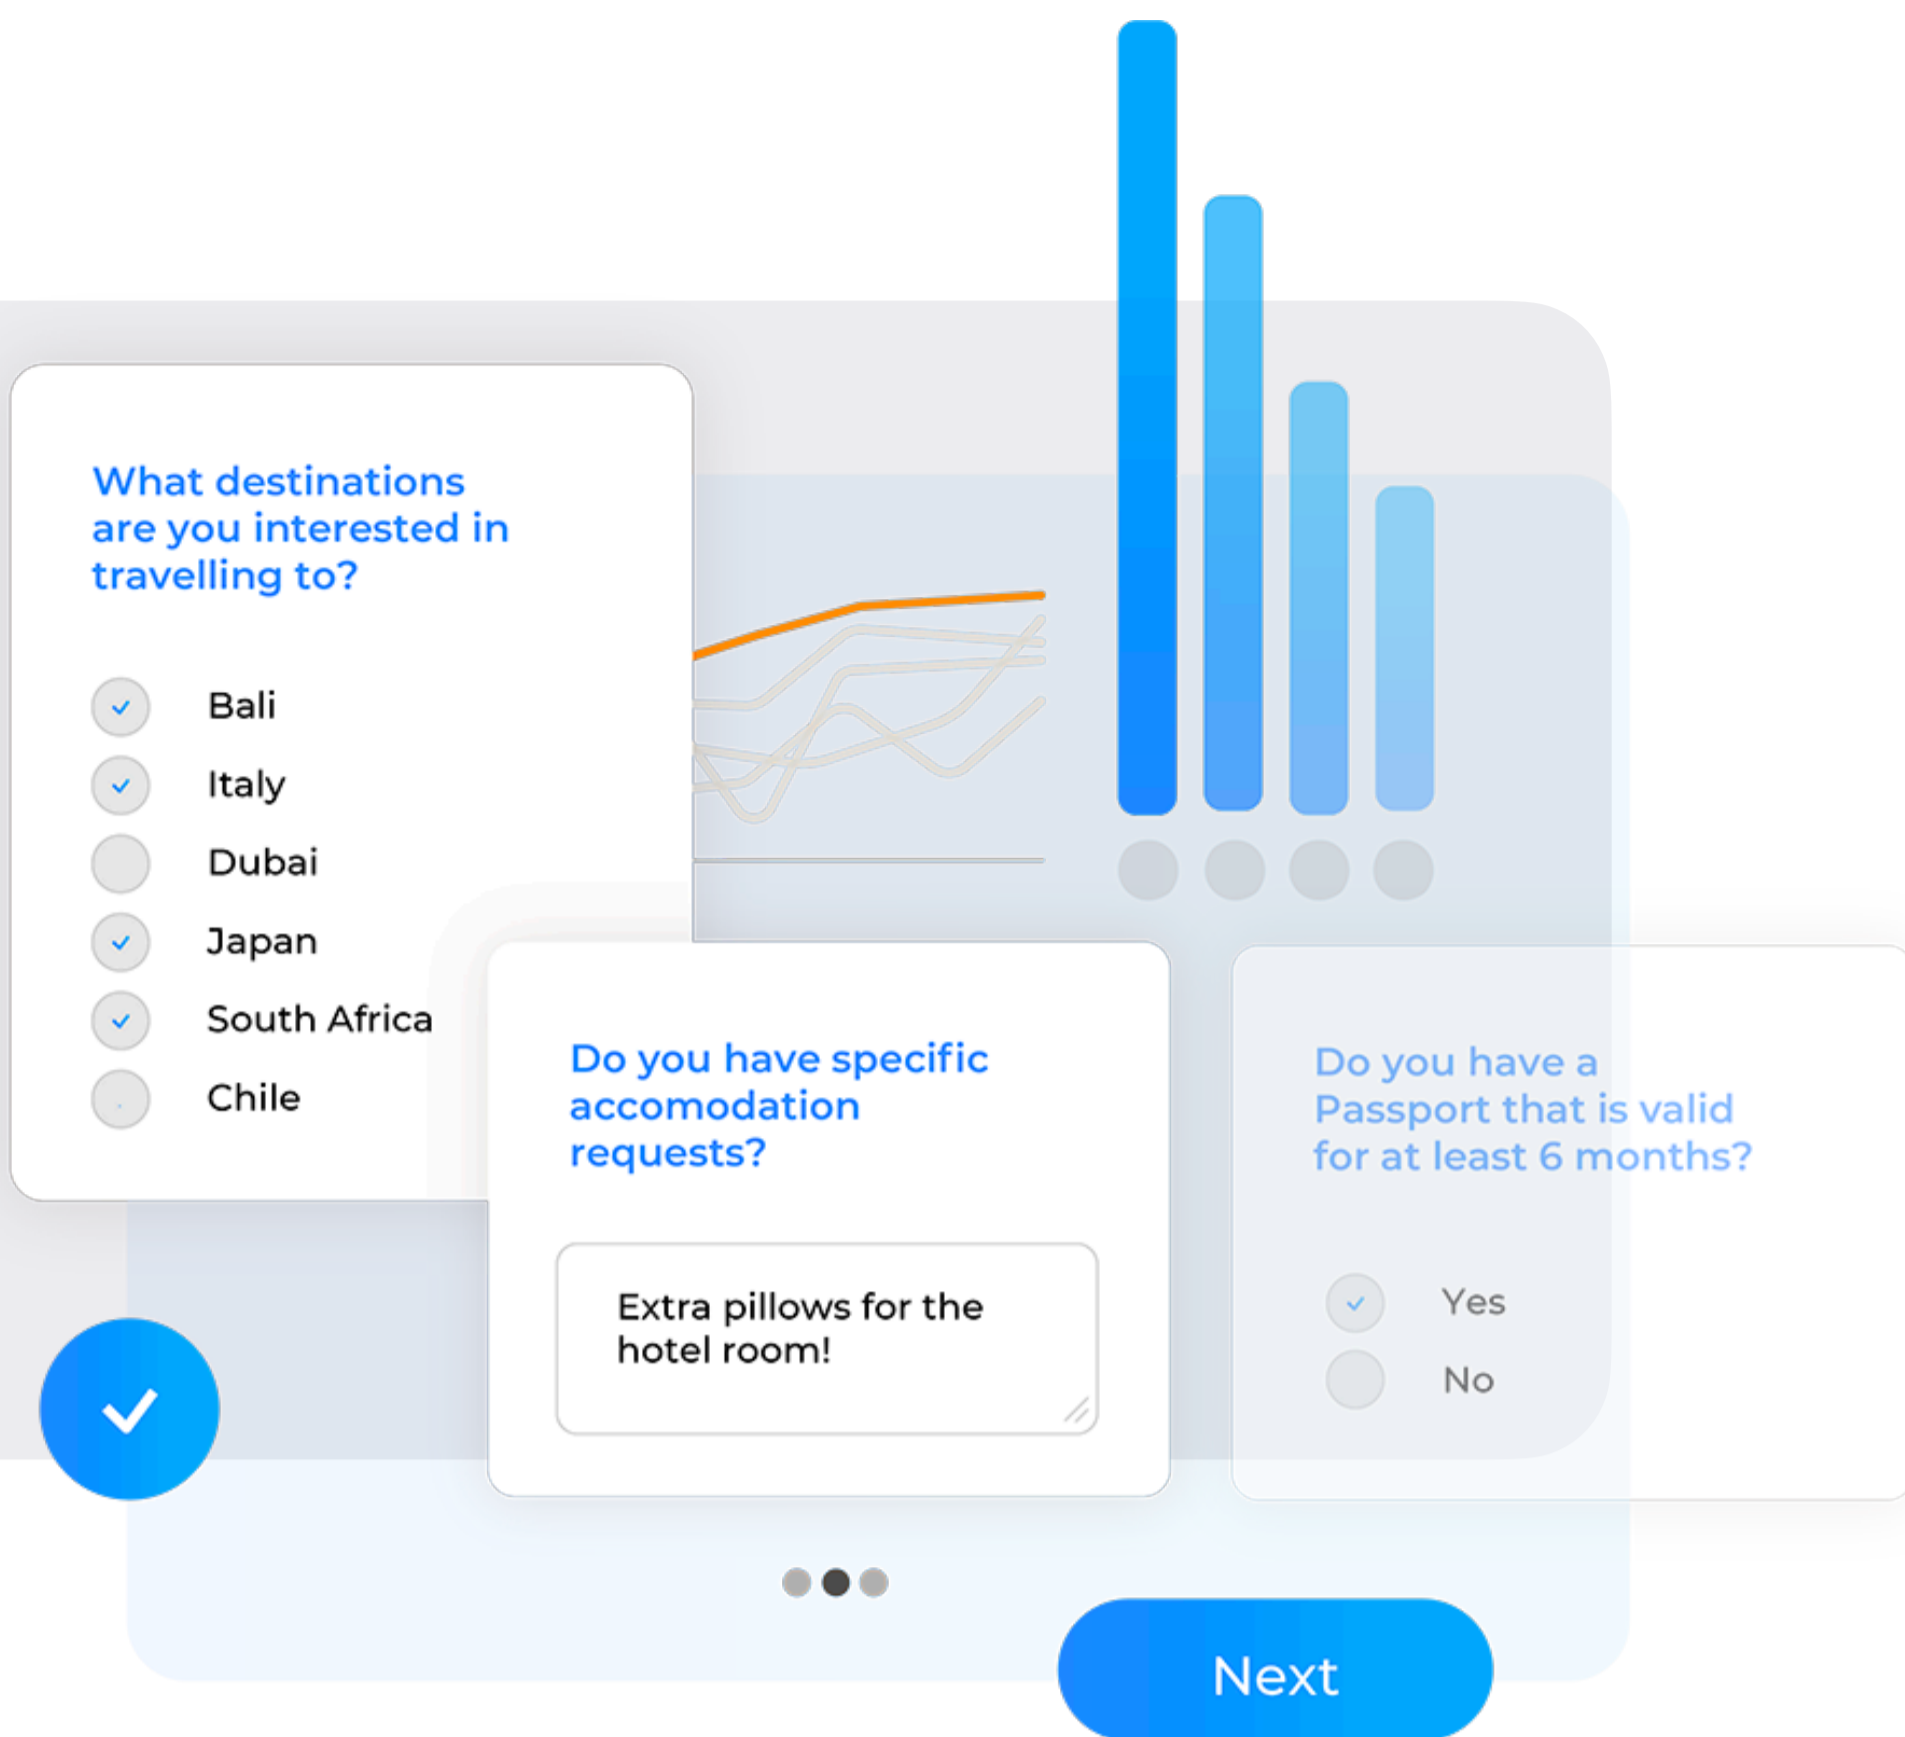

Leverage Custom Questionnaires

Determine creators' preferences or personal details for your specific goals

- Collect more than just the basics to aid in creator selection and campaign preparation.
- Use survey questions to gather custom or categorical info such as address, shoe size, or favorite products

Efficiently Scale Your Program

A fully configurable website helps scale programs and streamline onboarding

- Gather all the info you need from creators in a single, intuitive destination
- Centralize your onboarding process to save time and resources