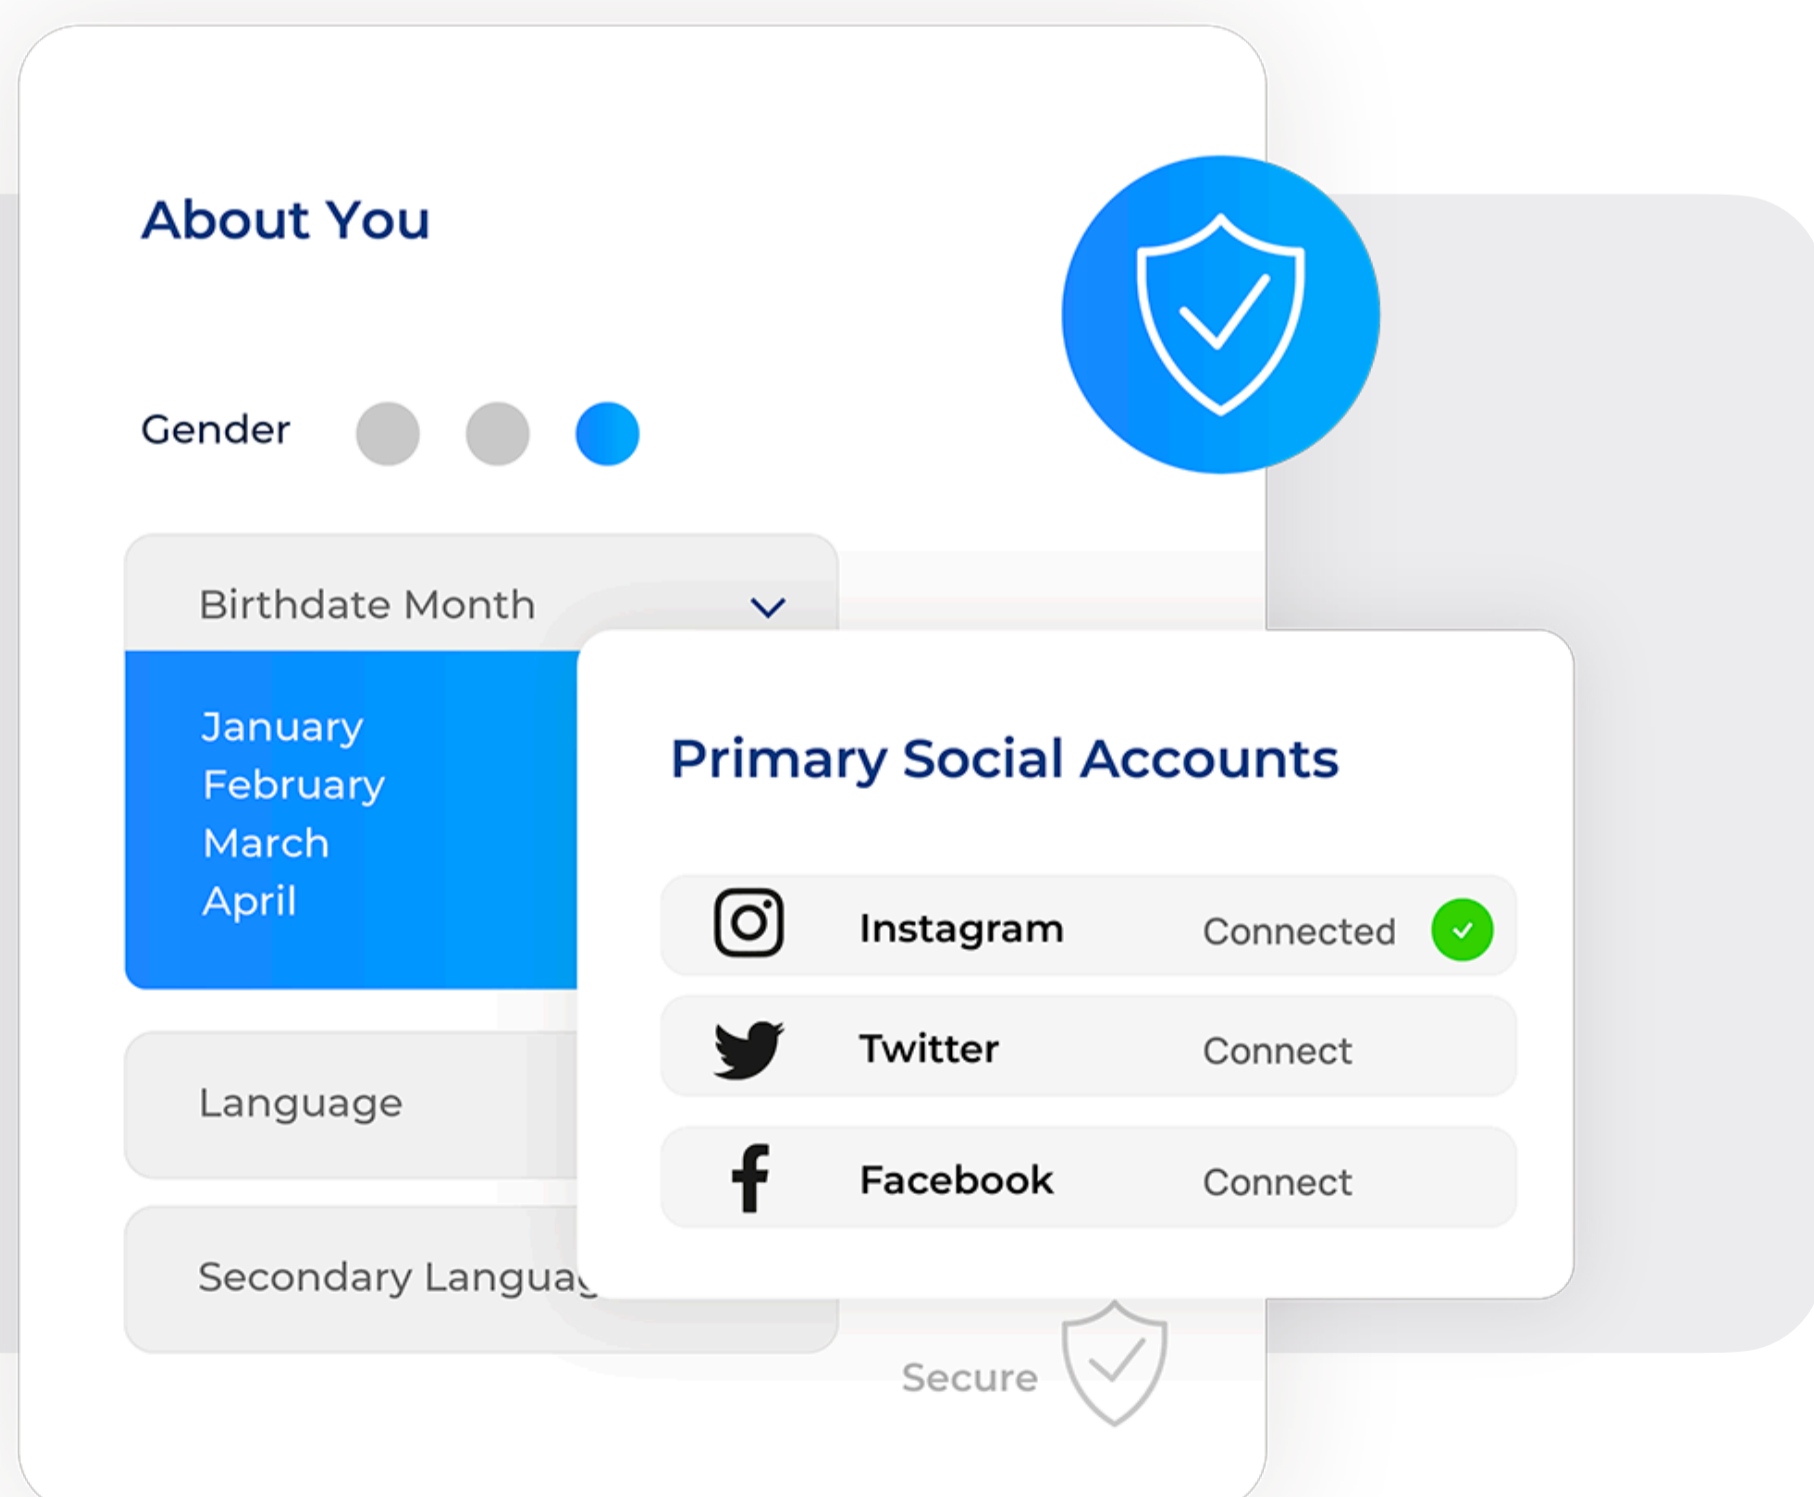

Creator Onboarding and Recruitment

Build a better network and ensure an exceptional experience for creators with our branded, easy-to-launch onboarding destination

Offer a Premium Partnership Experience

Centralize all partnership and campaign info in one branded, secure environment.

- Provides a seamless experience for creators who join your network
- Reduces risks associated with manual intake and storage
- All creators need to do is login

Build a Stronger Network

Provide a consumer-grade sign-up experience that collects complete creator information from the start.

- Streamline onboarding processes by allowing creators to self declare demographic details
- Creators can easily authenticate and connect their social accounts upon sign-up

Features:

- ✓ Branded website
- ✓ Templated sign-up flow
- ✓ Creator account login
- ✓ Information collection
- ✓ Account authentication
- ✓ Survey questionnaires

Leverage Custom Questionnaires

Determine creators' preferences or personal details for your specific goals